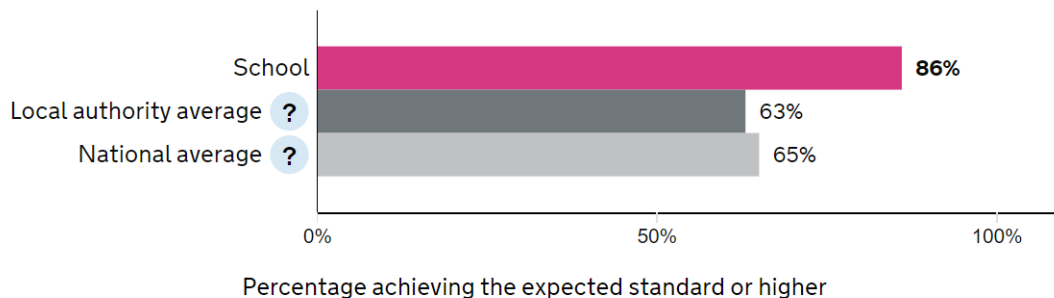

Shirwell Community Primary School 2018/19 KS2 results

Progress in reading, writing and maths ?

Reading ?

Number of pupils = 7

Pupils with adjusted scores = 0

Confidence interval ?
0.9 to 10.0

Writing ?

Number of pupils = 7

Pupils with adjusted scores = 0

Confidence interval ?
-1.5 to 6.9

Maths ?

Number of pupils = 7

Pupils with adjusted scores = 0

Confidence interval ?
-3.7 to 4.2

Reading, writing and maths combined ?

Percentage of pupils achieving the expected standard or higher ?

Number of pupils = 7