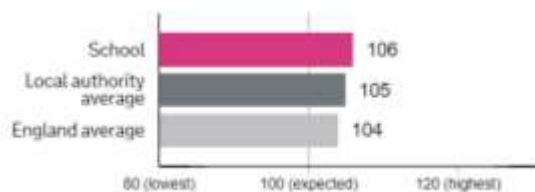

Maths

Average

+0.8

Pupils meeting expected standard in reading, writing and maths ?

Pupils achieving at a higher standard in reading, writing and maths ?

Average score in reading ?

Average score in maths ?