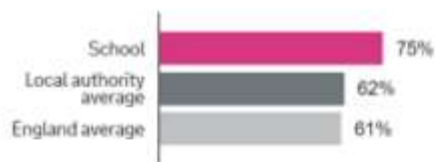

Shirwell Primary School KS2 SATS 2016-17

Results

At the end of Year 6 the children are required to complete the National School Assessment Tests. Below are results from the previous year:

	Children achieving expected level.		Average Points Score	
	Shirwell	National	Shirwell	National
Writing	75%	76%	38%*	15%*
Reading	75%	71%	106	103
Mathematics	100%	75%	107	103

*No points score available. Score here indicates percentage working at Greater Depth.

Progress score in reading, writing and maths ?

Reading

Average

-0.6

Writing

Average

-0.3

Maths

Average

+0.8

Pupils meeting expected standard in reading, writing and maths ?