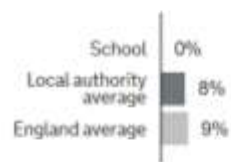

Maths

Average

+0.8

Pupils meeting expected standard in reading, writing and maths ?

Pupils achieving at a higher standard in reading, writing and maths ?

Average score in reading ?

Average score in maths ?